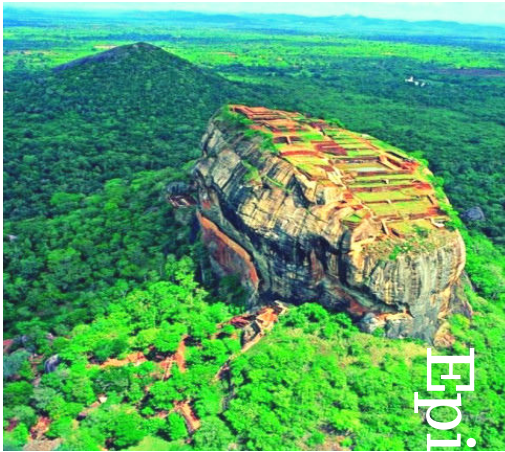

Epicome of Island life